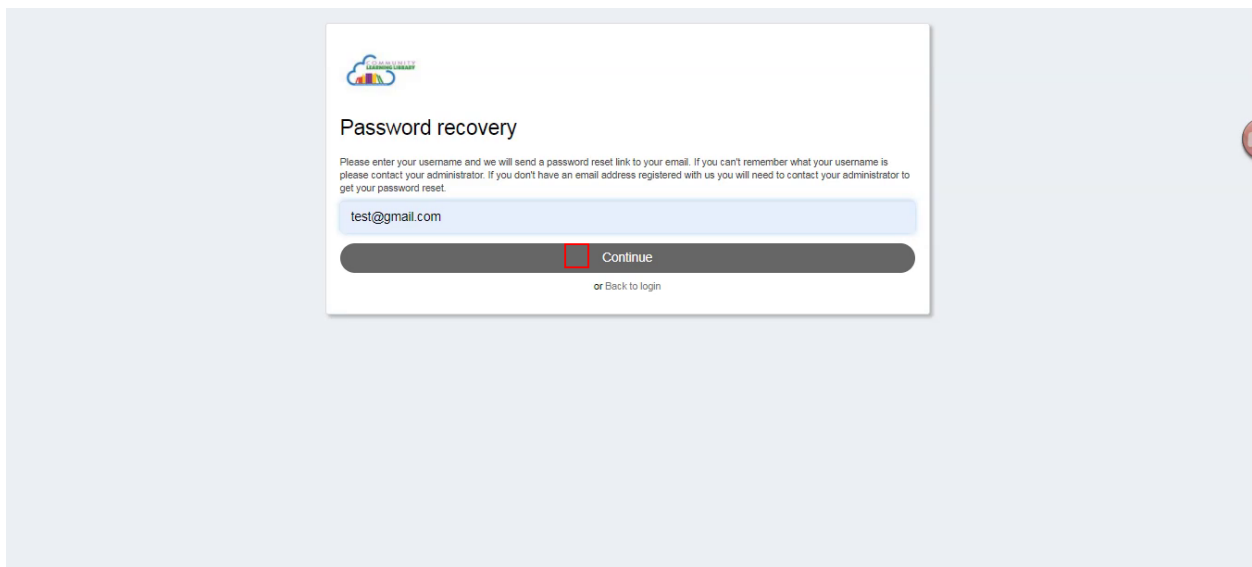

4. Click Continue.