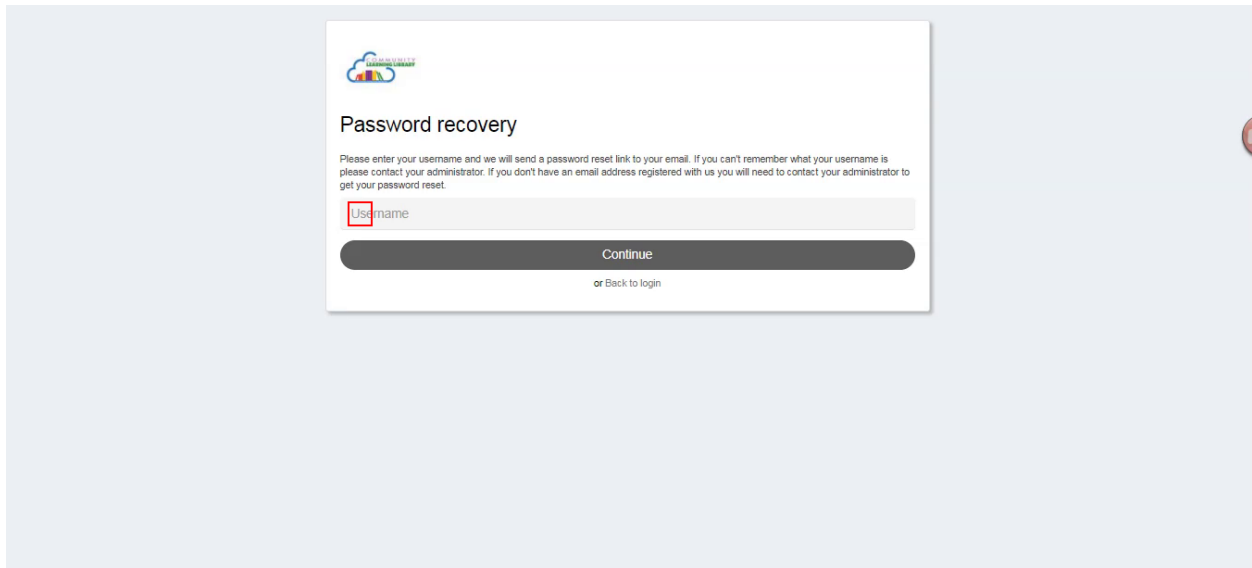

This video takes you through how to reset your CLL password.

3. Enter your username.
  Your username is your email address.