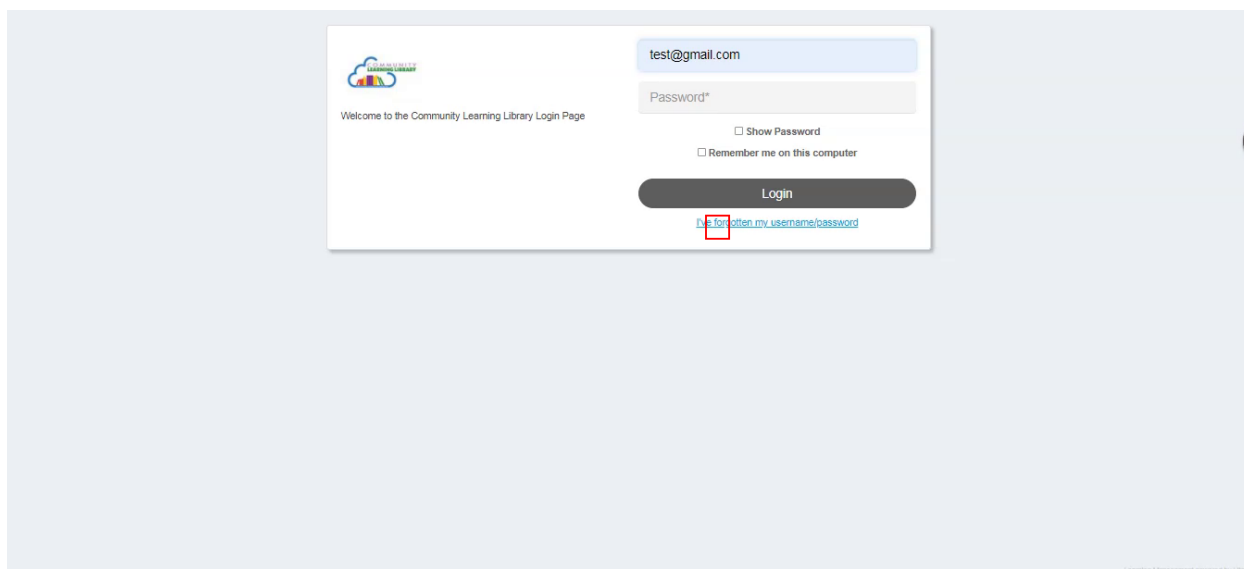

This video takes you through how to reset your CLL password.

1. Navigate to the CLL login page.

Go to cclsy.ca

Click LOGIN

2. Click on I've forgotten my username/password

This video takes you through how to reset your CLL password.